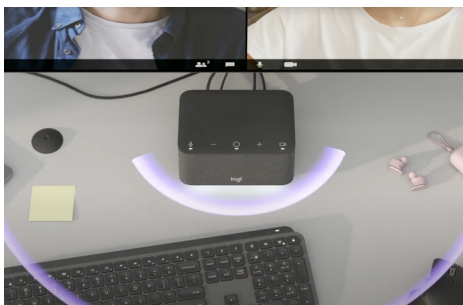

HEAR & BE HEARD CLEARLY

Noise-canceling Speakerphone

Six beamforming microphones help capture your voice clearly while advanced algorithms suppress unwanted background noise.