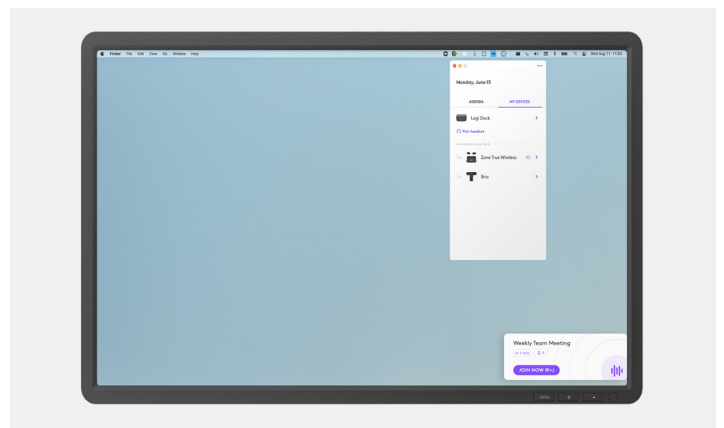

Calendar Integration with Tune

With calendar integration² via Logi Tune, you can stay on top of your day, get informed of upcoming appointments, and quickly join meetings with a simple touch of a button.