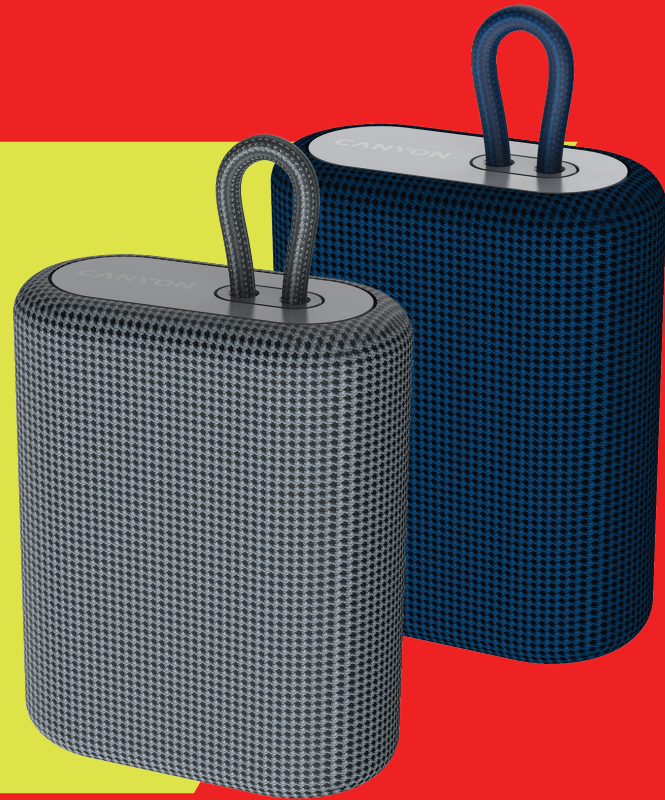

# CANYON

## PORTABLE WIRELESS SPEAKER

BSP-4

Rich bass

Up to 4h  
playtime

10m

Active distance

FM-radio

- High-quality materials, multi-color options
- Portable handle, more convenient for outdoor use
- Built-in large-size speaker, the sound is fuller and bass is more powerful
- With TWS function, achieve surround stereo sound
- Also supports TF card playback and radio function
- Battery capacity is 1200mAh, the maximum playback time is 4 hours
- Type-C socket, charging faster

- Size: L114xW93xH51mm
- Version: Bluetooth 5.0
- Operating range: ≤10M
- Support: Bluetooth, TF Card, TWS, FM Radio
- Speaker: Φ52mmx1pcs, 4Ω, 5W S/N: 75db
- Play time: About 3-4H/Bluetooth mode & 80%
- Volume Input: Type-C & DC5V/0.5A
- Battery: 1200mAh Li battery
- Charging time: About 3H

### MODEL

CNE-CBTSP4DG	Graphite	5291485009175
CNE-CBTSP4BL	Sapphire	5291485009182
CNE-CBTSP4R	Flame red	5291485009199

This stylish wireless speaker is the perfect combination of compact size, light weight and powerful, balanced sound. The column is compatible with Windows, iOS and Android and supports three connection types – Bluetooth, FM, TF Card, which allow you to listen to music from source and connect to your favorite radio wave. Wireless communication using Bluetooth 5.0 technology provides a high-quality music signal transmission at a speed of up to 2 Mbps at a distance of up to 10 meters while saving battery power. The column is presented in three trendy colors – gray, red and blue. You can use 2 speakers simultaneously to achieve surround stereo sound. An excellent solution for those who want to enjoy music in nature, in a country house or on the street.