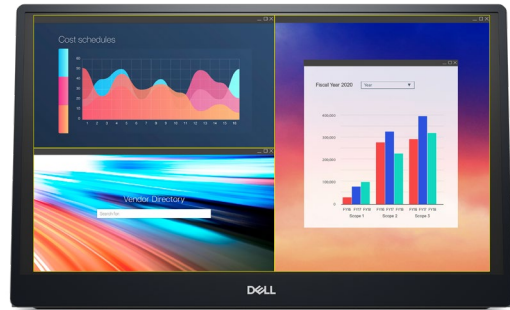

P SERIES MONITOR

DELL 14 PORTABLE MONITOR – P1424H

Versatile design

Conveniently set up your monitor to the left, right or behind your laptop; the USB-C port on each side allow for versatility.