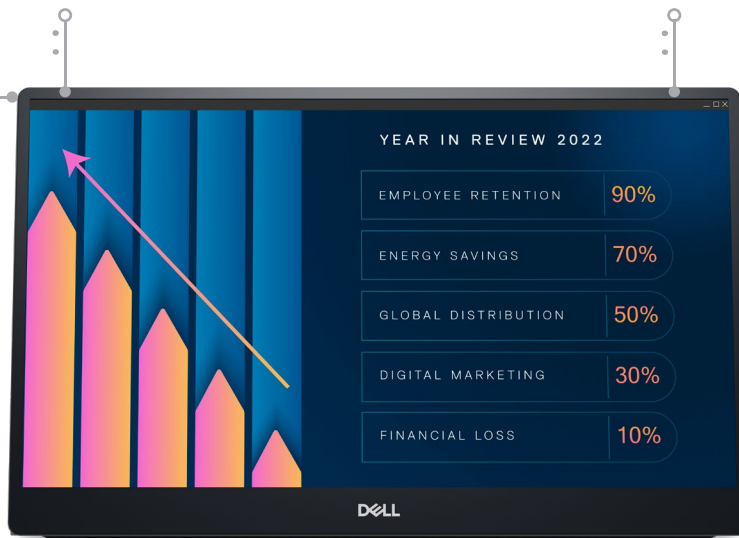

P SERIES MONITOR

DELL 14 PORTABLE MONITOR – P1424H

Seamless views

Expand your screen with this anti-glare FHD panel with In-Plane Switching (IPS) technology providing wide viewing angles, perfect for collaboration.

Captivating front-of-screen

Light up your display with easy-access controls that give you fantastic pictures and video, both indoors and outdoors.

Efficient plug and play

Easily set up your monitor with a single USB-C cable transmitting both video and power for efficient plug-and-play and quick transitions.

Flexible cable

Enjoy a clean setup and greater mobility with a USB-C cable designed to move smoothly and efficiently. This soft, pliable wire is easy to carry and fits in any bag.

Optimize eye comfort with **ComfortView**, a feature that reduces harmful blue light emissions at a single press of the button.

Convenient display

Enjoy simple on-screen display with quick access buttons for brightness adjustments.

Easy and modular

Enjoy the convenience of USB-C connectivity and its efficiency in connecting to Dell USB-C systems and devices.

Environmental standards

Environmental standards
EPEAT® Gold, RoHS Compliant
and ENERGY STAR®.

[▶ Click here to explore the Dell 14 Portable Monitor – P1424H](#)