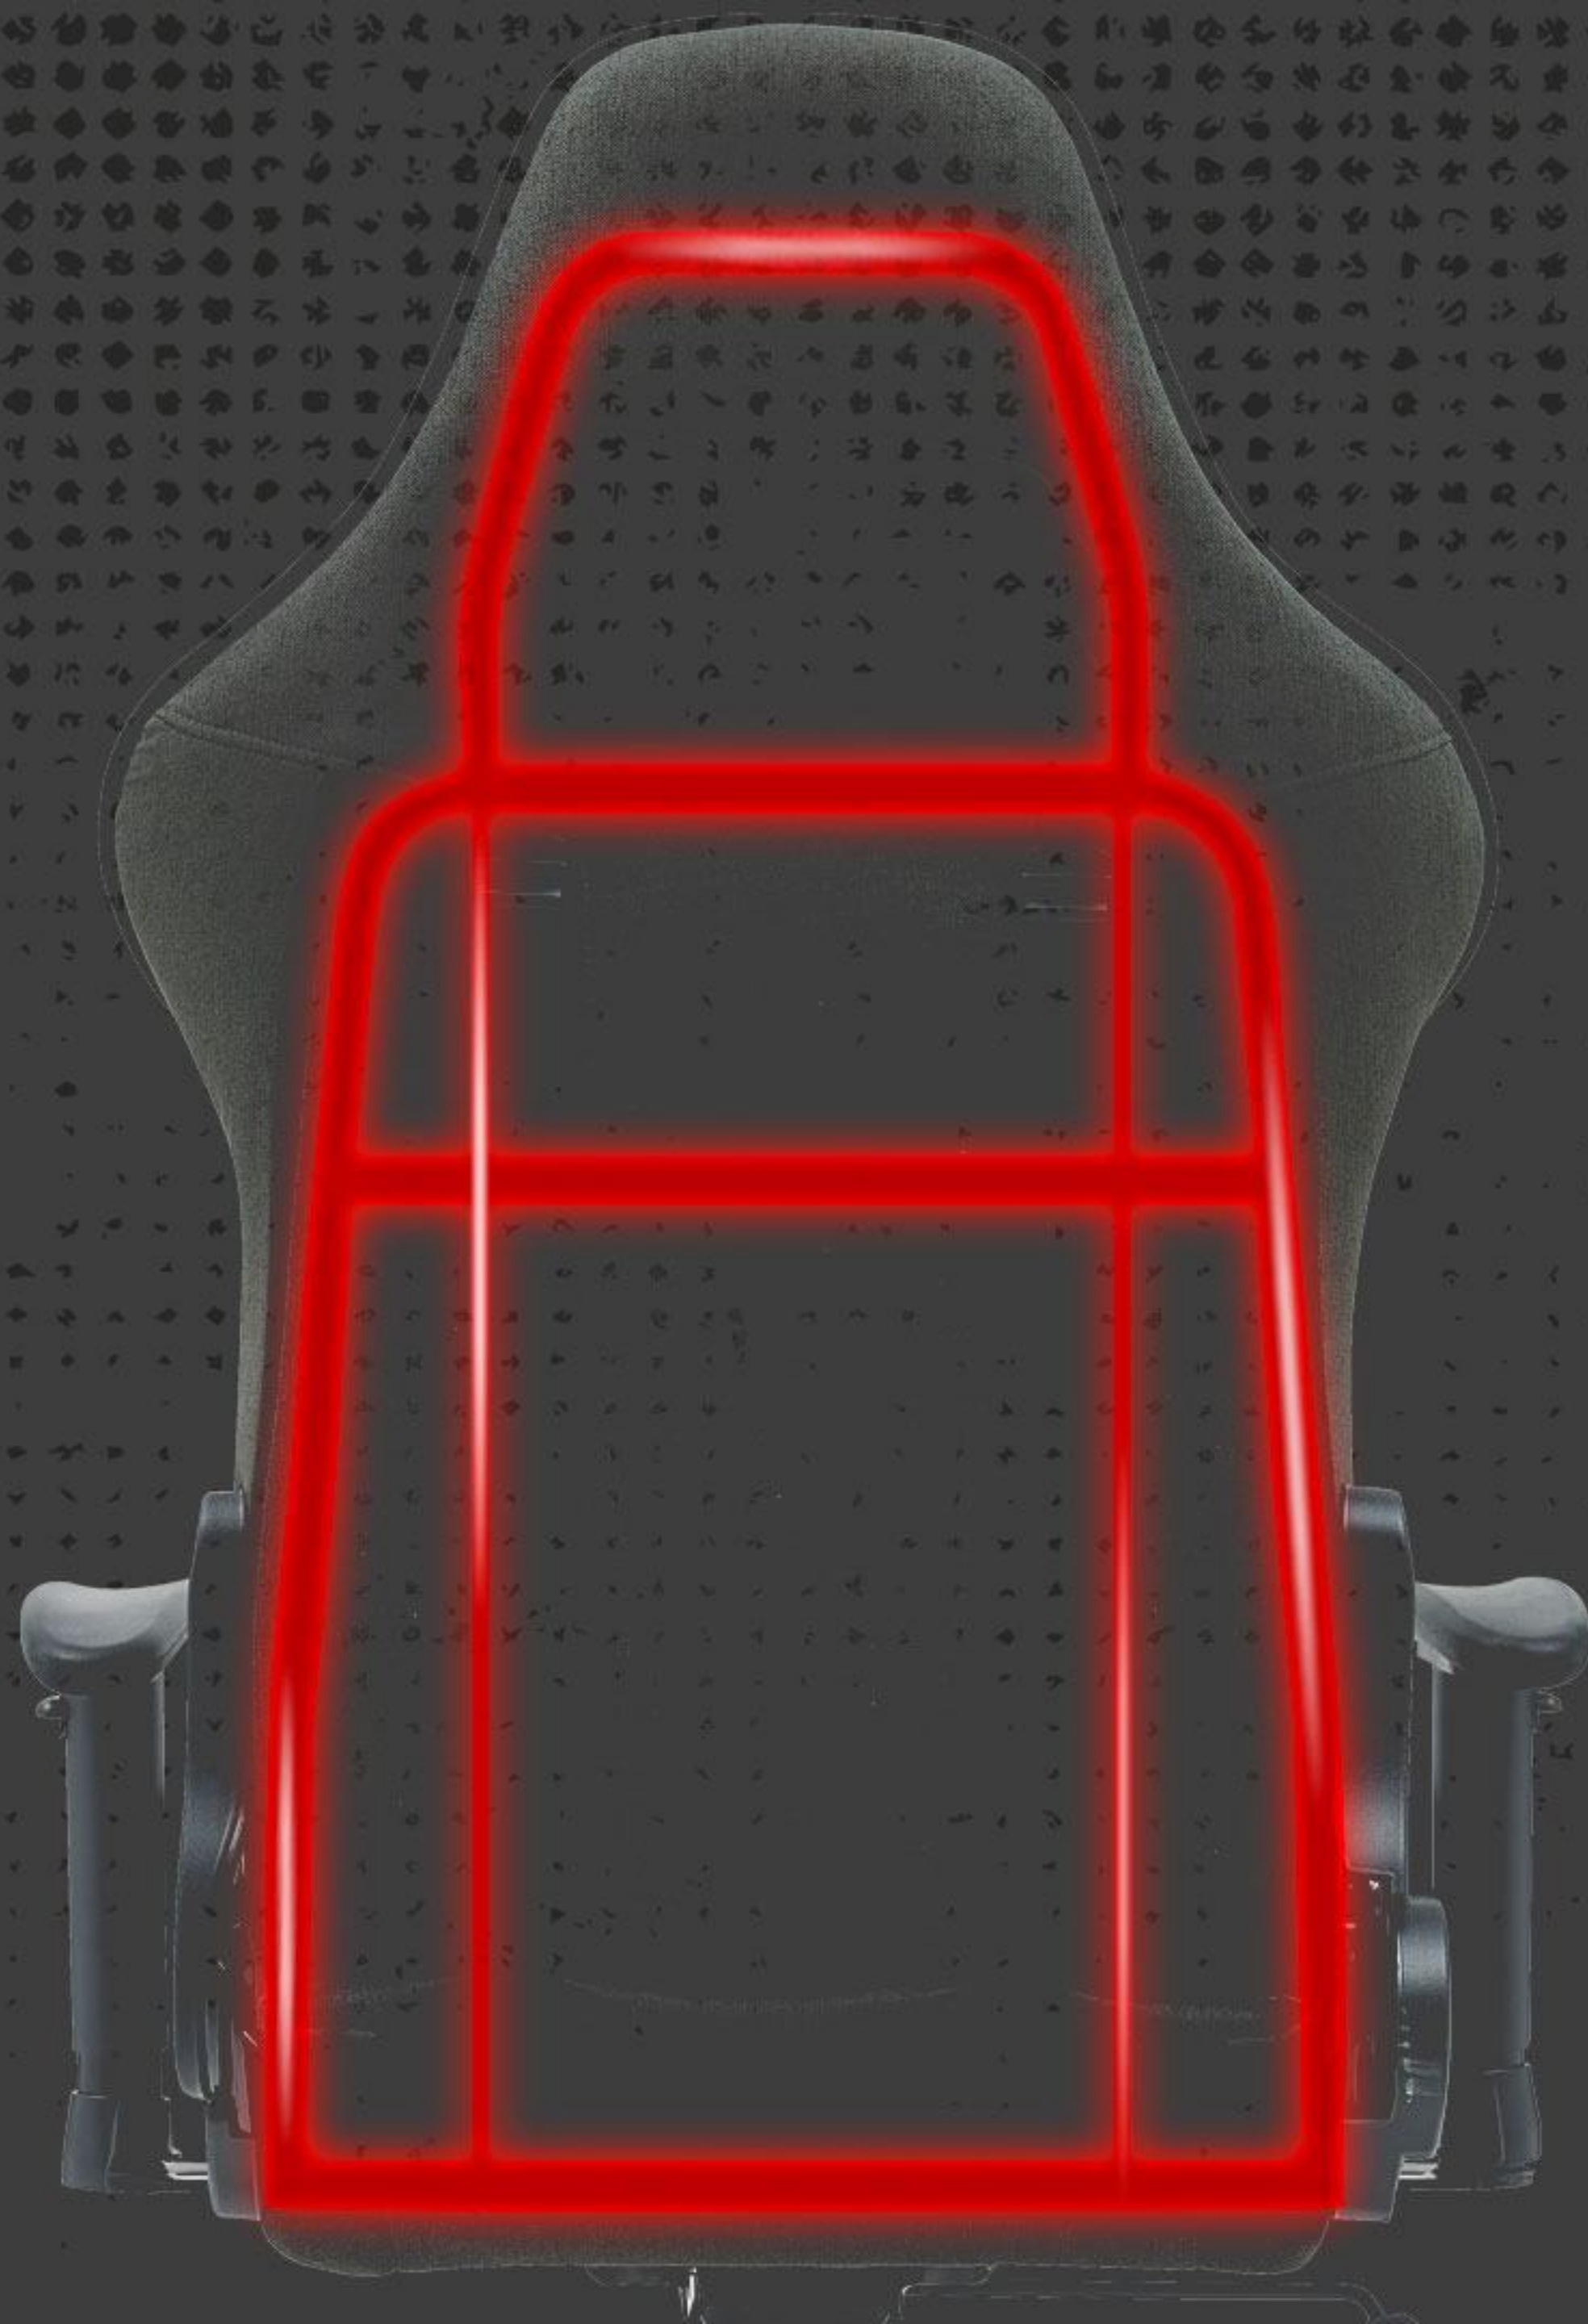

Let's talk backbone – the durable metal frame. This chair is tough, built to take up to 150 kg (337 lb) and never miss a beat. Sturdy, dependable, and strong enough to keep you upright even when you're on the edge of your seat. With its butterfly mechanism, you get smooth, flexible support that adapts to your every move. The adjustable backrest angle ranges from a serious 90° for focus to a near-horizontal 180° for reclines.

Finally, this chair is all-in on neck and lumbar support too. The headrest and lumbar pillows will keep your posture in check and your body relaxed. They're adjustable, removable, and always ready to make your long gaming nights feel a lot less taxing on your spine.

Lumbar and
headrest
support

5-star
nylon base

High quality
fabric

Quiet casters
(50 mm)

DURABLE METAL FRAME

This chair's frame is strong, unyielding, and ready to support you through every match or work session. Designed to hold up to 150 kg (337 lb), it won't flinch even if you're throwing yourself back in celebration (or defeat).

ERGONOMIC DESIGN

This chair follows the natural curve of your spine, helping you keep backaches at bay. It's engineered to align your body; there's no need to sacrifice your health for the love of gaming or productivity. Sit back, stay upright, and let the chair do the work – it's almost like an invisible posture coach.